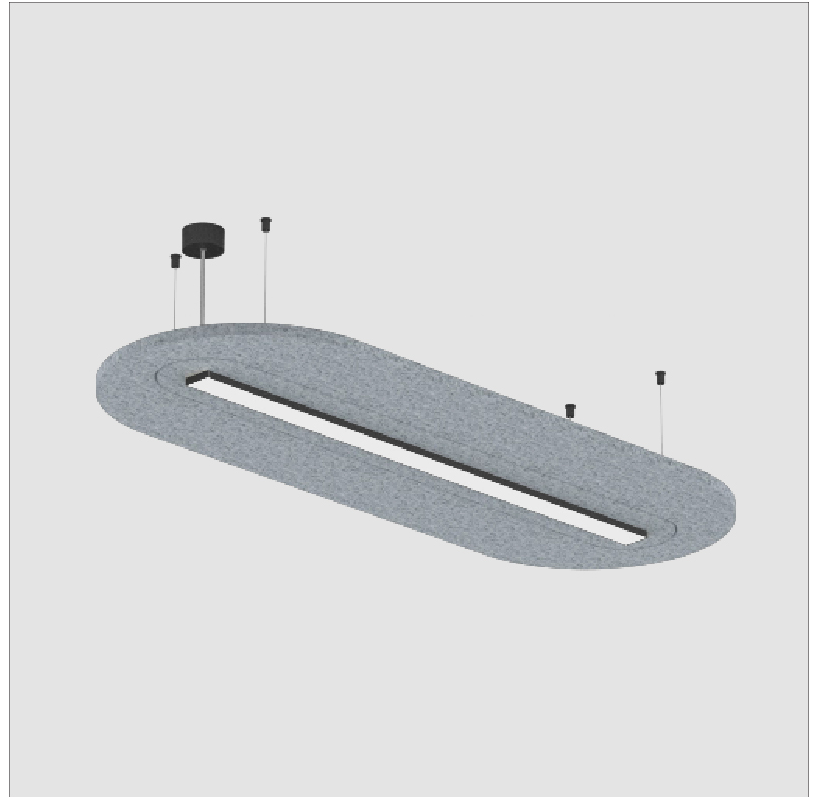

Diffuser: [PMMA - Opal / Clear / Microprism / Clear Microprism / Wallwash Double Asymmetric / Glare Control / Black Raster / Black Raster / Wallwash Left / Wallwash Right](#)

Fixture Finish: [SSR / BKV / CWI / CRY / HAB / UFT / ITA / RUA / FTG / MYG / LOD / PUS / FRO / FUP / KIA / POP / BLS / SPG / MEY / GOH / CHC / COM / ABZ / JAG / OBR / MOS / ROR](#)

Holder Finish: [SSR / BKV / CWI / CRY / HAB / LAG / UFT / ITA / RUA / RUR / MIC / FTG / MYG / TWT / LOD / PUS / FRO / FUP / KIA / POP / BLS / SPG / MEY / GOH / GUM / CHC / COM / ABZ / JAG](#)

Accent Finish: [OPL / MPM / CMP / BKR / WHR / GCL / WWR / WWL / WDA](#)

Acoustic Finish: [SFW / CYW / SEE / SYN / MTS / PMB / TTN / CYB / STO / DPE / BES / SHB / ARE / ANE / VRD / CRF](#)

Fixture Material: [Acoustic / Aluminum / PMMA](#)

Primary Material: [Acoustic](#)

Cable Details: [2000mm/78 3/4" or 6000mm/236 1/4" Cable, - Transparent](#)

ELECTRICAL

Lamp Type: LED
Input Wattage (W): 25.8
Total Output Wattage (W): 23.6
Dimming: [Non-dimming / DALI Dimming / MATTER Dimming](#)
Driver Included: No
Driver Location: Remote
Driver Class: Class 2
Input Voltage (V): 120 - 277
Upon Request: [0 - 10V Dimming / Phase Dimming](#)

LED

Color Temperature (°K): [2700 / 3000 / 3500 / 4000](#)
Max. Delivered Lumen (lm): Max 3694
Nominal Lumen (lm): Max 4280
CRI: >90 CRI
Lamp Life (hrs): 50000

OPTICAL

RATINGS AND CERTIFICATIONS

Certified By: Certified for North American Standards
IP rating: IP20