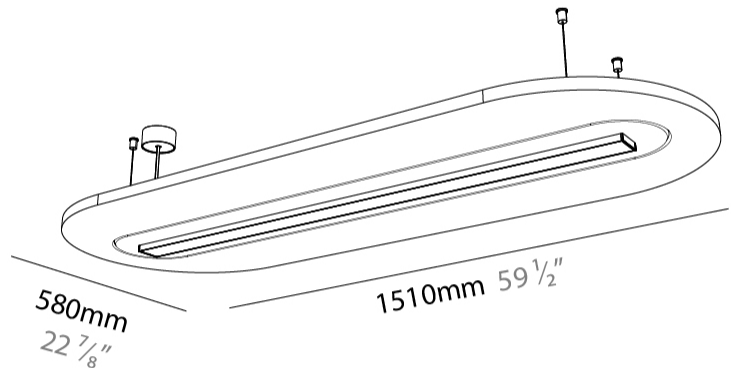

Diffuser: [PMMA - Opal / Clear / Microprism / Clear Microprism / Wallwash Double Asymmetric / Glare Control / Black Raster / Black Raster / Wallwash Left / Wallwash Right](#)

Fixture Finish: [SSR / BKV / CWI / CRY / HAB / UFT / ITA / RUA / FTG / MYG / LOD / PUS / FRO / FUP / KIA / POP / BLS / SPG / MEY / GOH / CHC / COM / ABZ / JAG / OBR / MOS / ROR](#)

Holder Finish: [SSR / BKV / CWI / CRY / HAB / LAG / UFT / ITA / RUA / RUR / MIC / FTG / MYG / TWT / LOD / PUS / FRO / FUP / KIA / POP / BLS / SPG / MEY / GOH / GUM / CHC / COM / ABZ / JAG](#)

Accent Finish: [OPL / MPM / CMP / BKR / WHR / GCL / WWR / WWL / WDA](#)

Acoustic Finish: [SFW / CYW / SEE / SYN / MTS / PMB / TTN / CYB / STO / DPE / BES / SHB / ARE / ANE / VRD / CRF](#)

Fixture Material: [Acoustic / Aluminum / PMMA](#)

Primary Material: [Acoustic](#)

Cable Details: [2000mm/78 3/4" or 6000mm/236 1/4" Cable, - Transparent](#)

ELECTRICAL

Lamp Type: LED
Input Wattage (W): 25.8
Total Output Wattage (W): 23.6
Dimming: [Non-dimming / DALI Dimming / MATTER Dimming](#)
Driver Included: No
Driver Location: Remote
Driver Class: Class 2
Input Voltage (V): 120 - 277
Upon Request: [0 - 10V Dimming / Phase Dimming](#)

LED

Color Temperature (°K): [2700 / 3000 / 3500 / 4000](#)
Max. Delivered Lumen (lm): Max 3694
Nominal Lumen (lm): Max 4280
CRI: >90 CRI
Lamp Life (hrs): 50000

OPTICAL

RATINGS AND CERTIFICATIONS

Certified By: Certified for North American Standards
IP rating: IP20